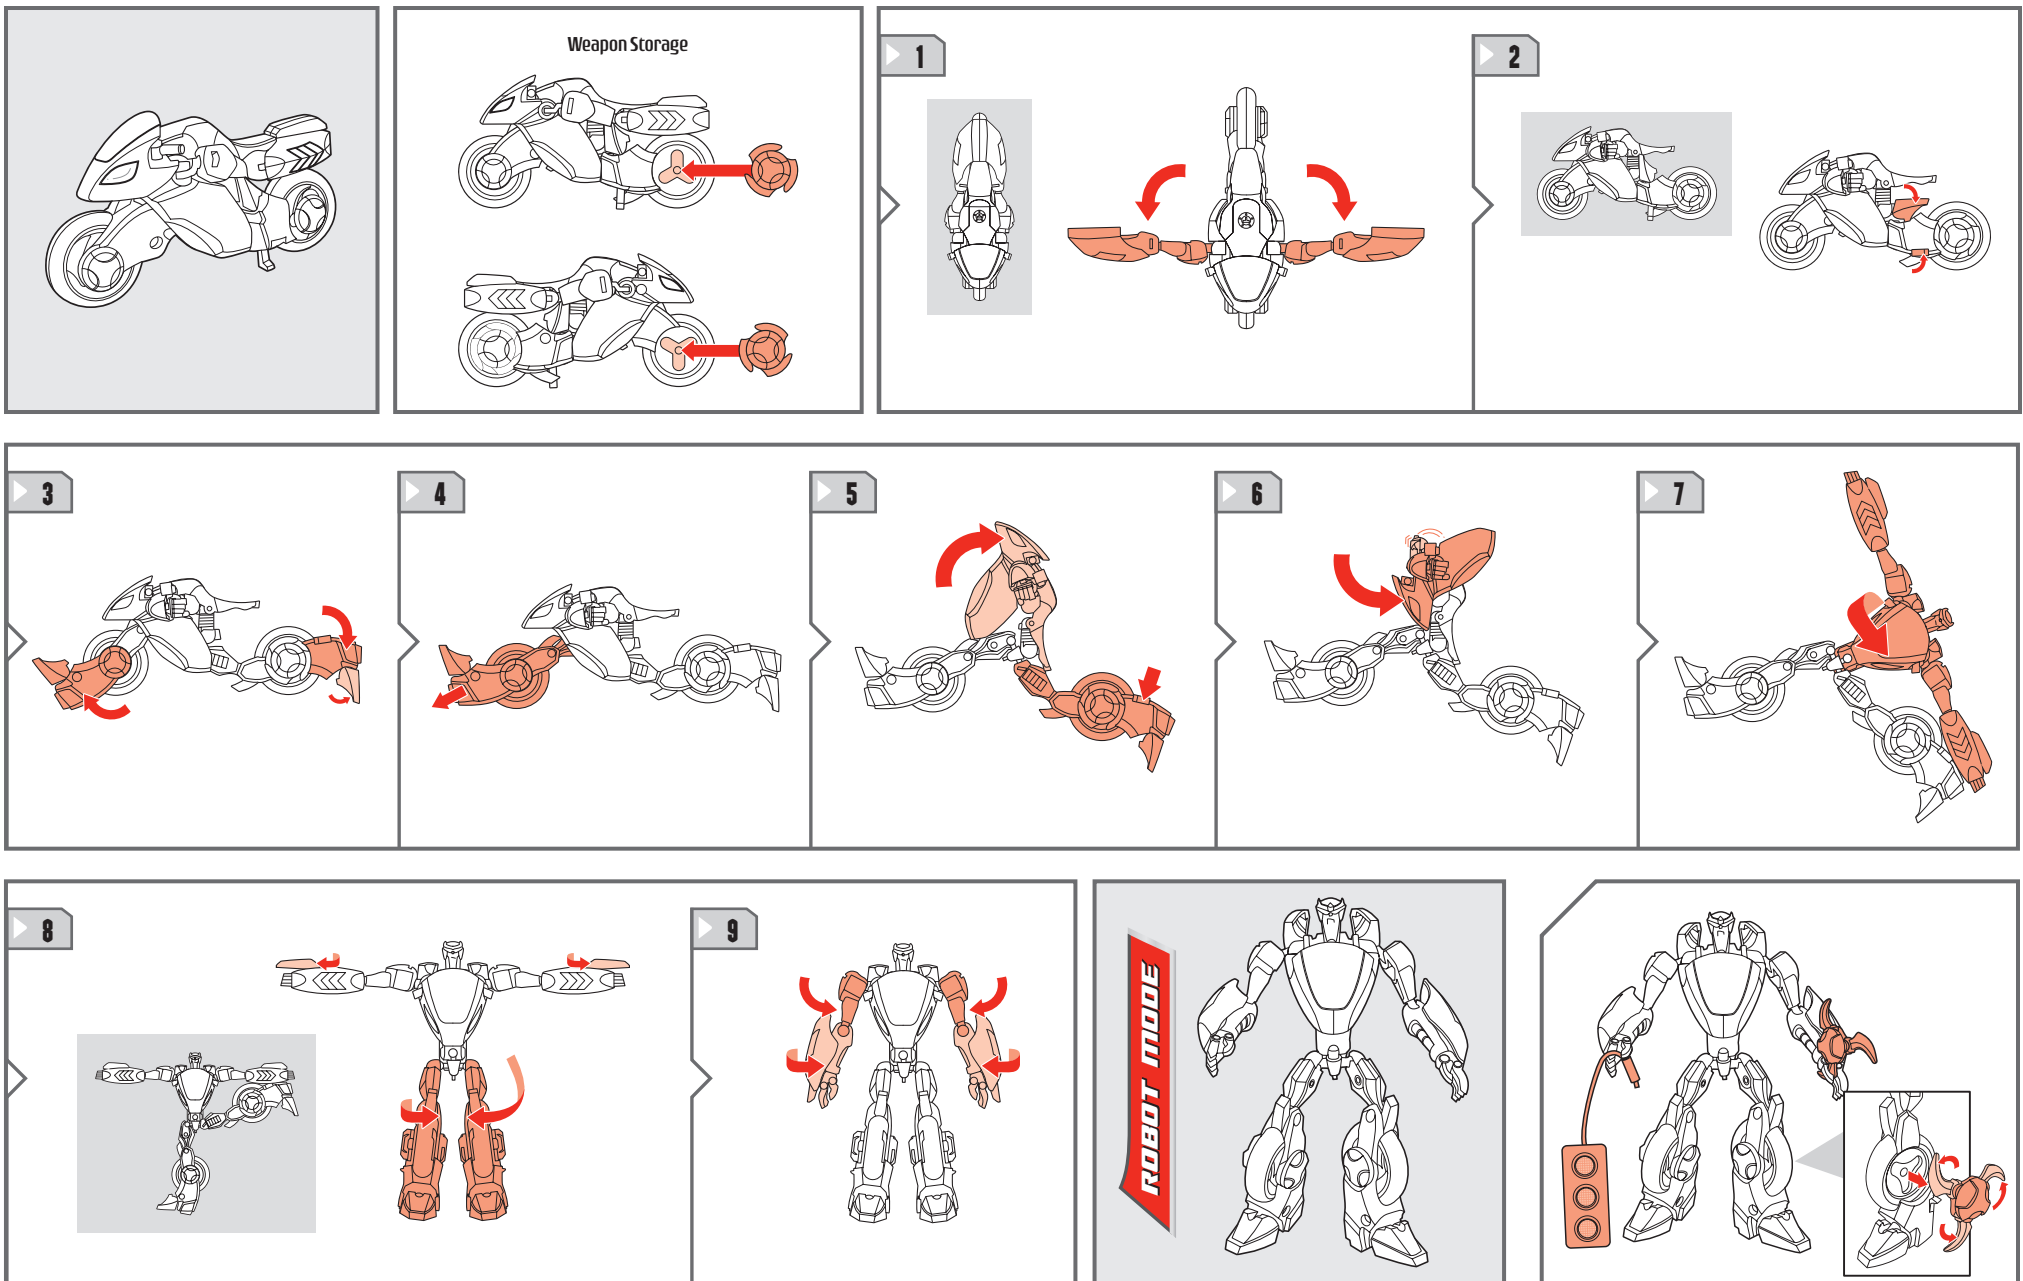

TRANSFORMERS ANIMATED

NOTE: Some parts are made to detach if excessive force is applied and are designed to be reattached if separation occurs. Adult supervision may be necessary for younger children.

WARNING:

CHOKING HAZARD-Small parts.
Not for children under 3 years.

AGES 5+

83466/83462 Asst.

TRANSFORMERS.COM

CHANGING TO ROBOT

REVERSE ORDER OF INSTRUCTIONS TO
CONVERT BACK INTO VEHICLE.

P/N 6740320001

Some poses may require hand support.
© 2007 Hasbro. All rights reserved.
TM & © denote U.S. trademarks.
Manufactured under license from Tomy Company, Ltd.

TRANSFORMERS.COM

Not suitable for children
under 3 years because of
small parts - choking hazard.